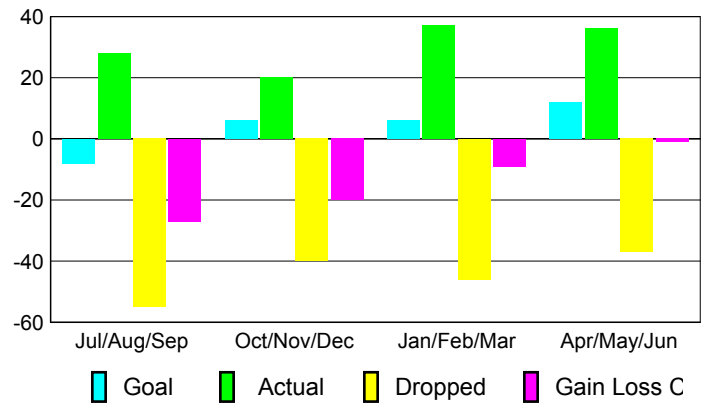

Membership Results 2008-2009

Goal, New, Dropped, Gain/Loss

Comparison of Membership Gain/Loss

Current Year Compared to the Previous Year