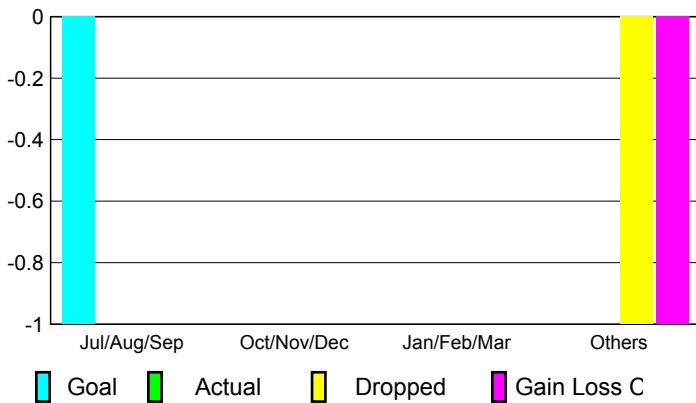

2008-2009 GMT Quarterly Report for District (or Undistricted) District 27 C2

GMT: Gary W Fry

Location: WISCONSIN

GMT CA: 1 & 2

CLUBS

Club Results 2008-2009

Clubs 2007-2008

Month	New Club Goal	Actual New Clubs	Actual Dropped Clubs	Gain/Loss of Clubs	Gain/Loss of Clubs
Jul/Aug/Sep	-1	0	0	0	0
Oct/Nov/Dec	0	0	0	0	0
Jan/Feb/Mar	0	0	0	0	0
Apr/May/June	0	0	-1	-1	0
Totals	-1	0	-1	-1	0

Club Results 2008-2009

Goal, New, Dropped, Gain/Loss

Comparison of Club Gain/Loss

Current Year Compared to the Previous Year

YTD Status Quo Clubs 2008-2009

Status Quo Clubs Compared to Status Quo Members

MEMBERSHIP

Membership Results 2008-2009

Membership 2007-2008

Month	Net Memb Goal	Actual New Memb	Actual Dropped Memb	Gain/Loss of Memb	Gain/Loss of Memb
Jul/Aug/Sep	-8	28	-55	-27	25
Oct/Nov/Dec	6	20	-40	-20	-18
Jan/Feb/Mar	6	37	-46	-9	35
Apr/May/June	12	36	-37	-1	-2
Totals	16	121	-178	-57	40