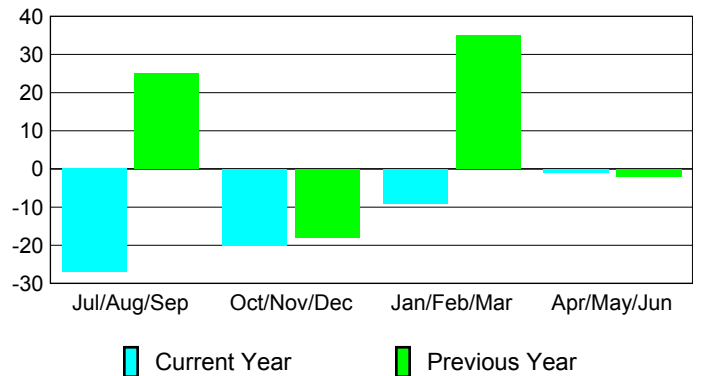

Membership Results 2008-2009

Membership 2007-2008

Month	Net Memb Goal	Actual New Memb	Actual Dropped Memb	Gain/Loss of Memb	Gain/Loss of Memb
Jul/Aug/Sep	-8	28	-55	-27	25
Oct/Nov/Dec	6	20	-40	-20	-18
Jan/Feb/Mar	6	37	-46	-9	35
Apr/May/June	12	36	-37	-1	-2
Totals	16	121	-178	-57	40

Membership Results 2008-2009

Goal, New, Dropped, Gain/Loss

Comparison of Membership Gain/Loss

Current Year Compared to the Previous Year

Gender Comparison 2008-2009

Jul/Aug/Sep

Oct/Nov/Dec

Jan/Feb/Mar

Apr/May/June

Male

Female