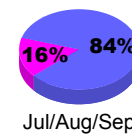

Membership Results 2008-2009

Membership 2007-2008

Month	Net Memb Goal	Actual New Memb	Actual Dropped Memb	Gain/Loss of Memb	Gain/Loss of Memb
Jul/Aug/Sep	-8	28	-55	-27	25
Oct/Nov/Dec	6	20	-40	-20	-18
Jan/Feb/Mar	6	37	-46	-9	35
Apr/May/June	12	36	-37	-1	-2
Totals	16	121	-178	-57	40

Membership Results 2008-2009

Goal, New, Dropped, Gain/Loss

Comparison of Membership Gain/Loss

Current Year Compared to the Previous Year

Gender Comparison 2008-2009

Jul/Aug/Sep

Oct/Nov/Dec

Jan/Feb/Mar

Apr/May/June

Male

Female