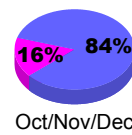

Membership Results 2008-2009

Membership 2007-2008

Month	Net Memb Goal	Actual New Memb	Actual Dropped Memb	Gain/Loss of Memb	Gain/Loss of Memb
Jul/Aug/Sep	-8	28	-55	-27	25
Oct/Nov/Dec	6	20	-40	-20	-18
Jan/Feb/Mar	6	37	-46	-9	35
Apr/May/June	12	36	-37	-1	-2
Totals	16	121	-178	-57	40

Membership Results 2008-2009

Goal, New, Dropped, Gain/Loss

Comparison of Membership Gain/Loss

Current Year Compared to the Previous Year

Gender Comparison 2008-2009

Jul/Aug/Sep

Oct/Nov/Dec

Jan/Feb/Mar

Apr/May/June

Male

Female